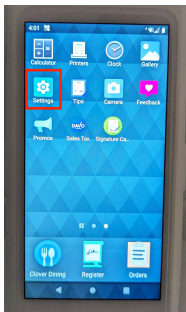

CLOVER MINI & FLEX

QUICK REFERENCE GUIDE

HOW TO CONNECT TO WI-FI

1.) Navigate to the home screen on your device and click the **'Settings'** App

2.) Select **Network & Internet**

3.) Toggle on Wi-Fi & long press **'Wi-Fi'** to see a list of networks