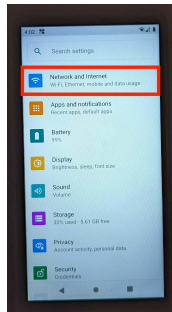

CLOVER MINI & FLEX

QUICK REFERENCE GUIDE

HOW TO CONNECT TO WI-FI

1.) Navigate to the home screen on your device and click the **'Settings'** App

2.) Select **Network & Internet**

3.) Toggle on Wi-Fi & long press **'Wi-Fi'** to see a list of networks