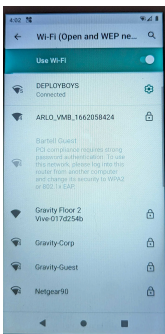

4.) Click the secure network you want to connect to