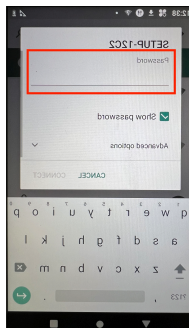

5.) Enter the network password