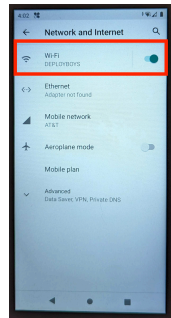

CLOVER MINI & FLEX

QUICK REFERENCE GUIDE

HOW TO CONNECT TO WI-FI

1.) Navigate to the home screen on your device and click the **'Settings'** App

2.) Select **Network & Internet**

3.) Toggle on Wi-Fi & long press **'Wi-Fi'** to see a list of networks

4.) Click the secure network you want to connect to

5.) Enter the network password

6.) Click **Connect**